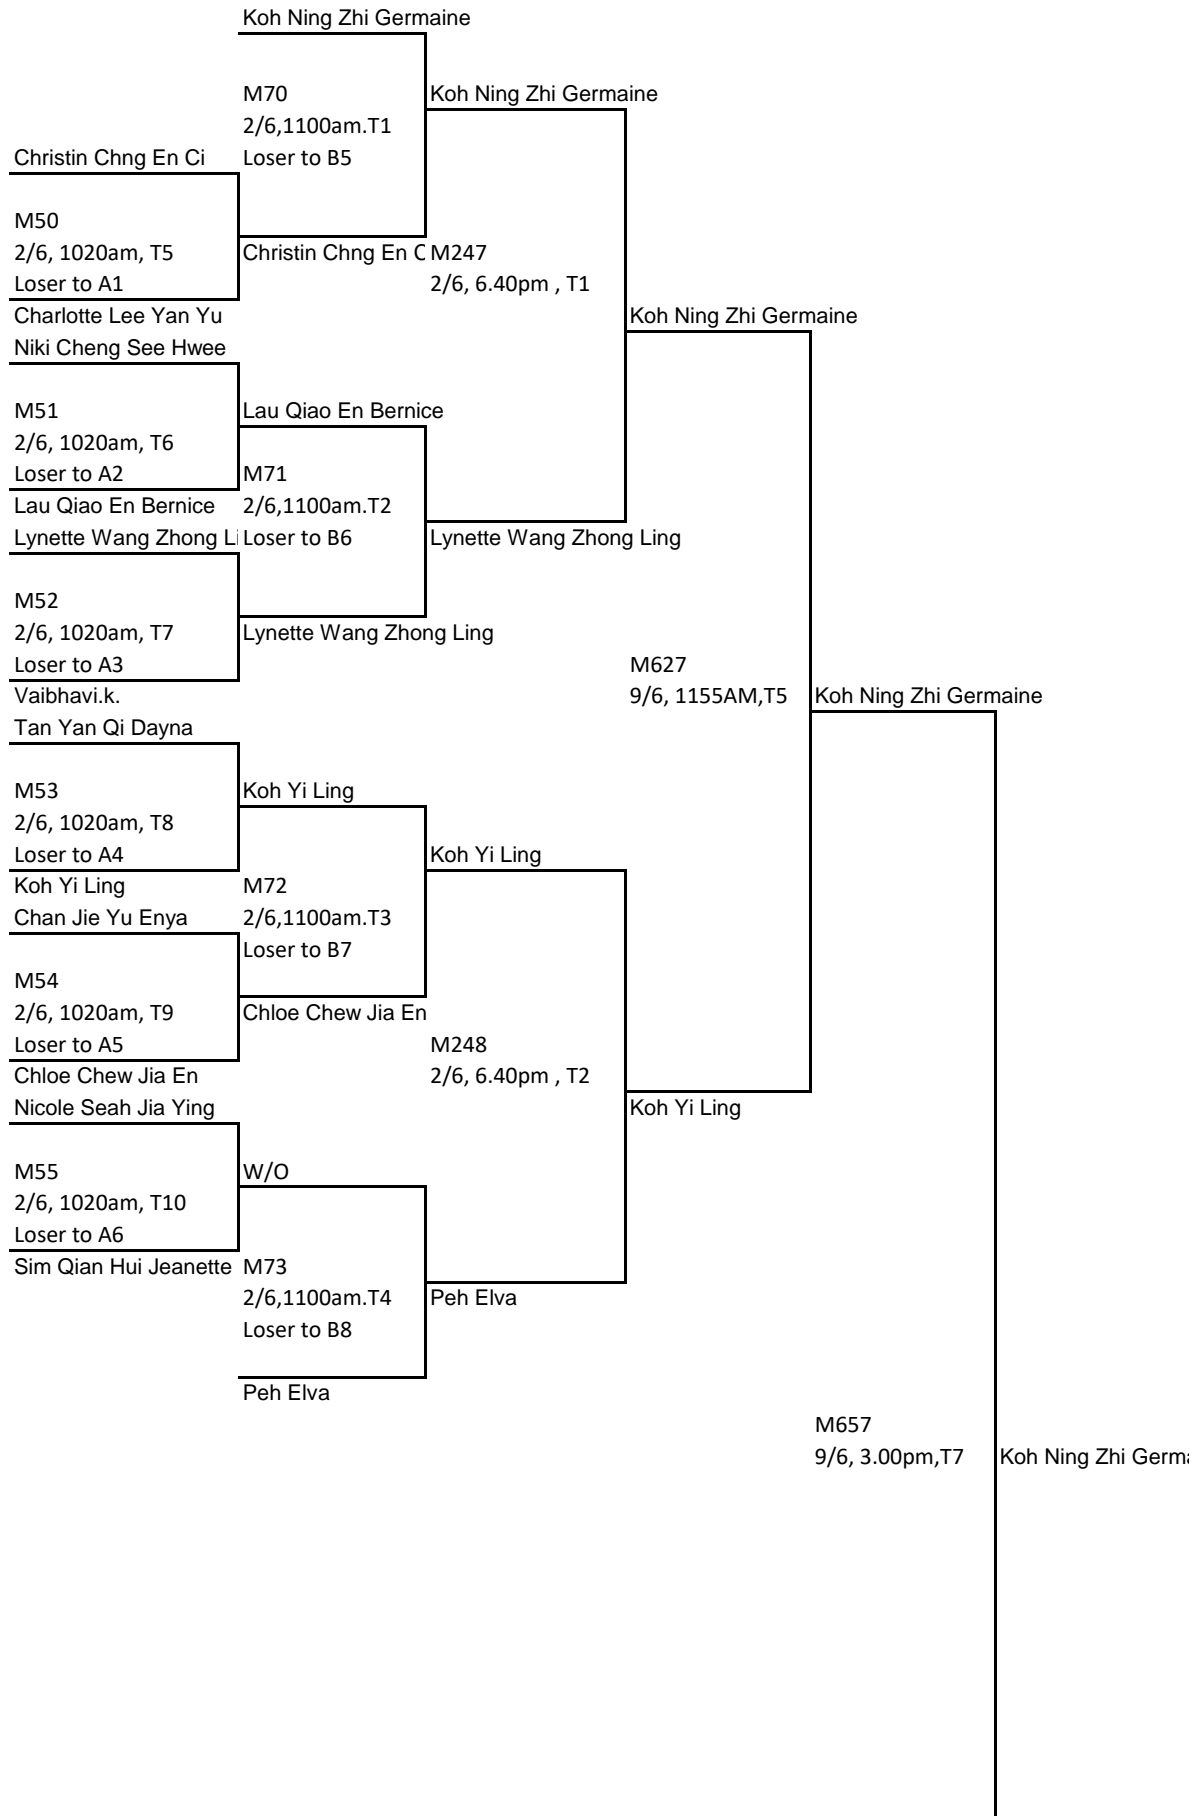

# Nurture Category Girl's Under 12 Event - Main Draw

Quarter Final

Semi- Final

Final

# Nurture Category Girl's Under 12 Event - Consolation

Semi- Final      Final