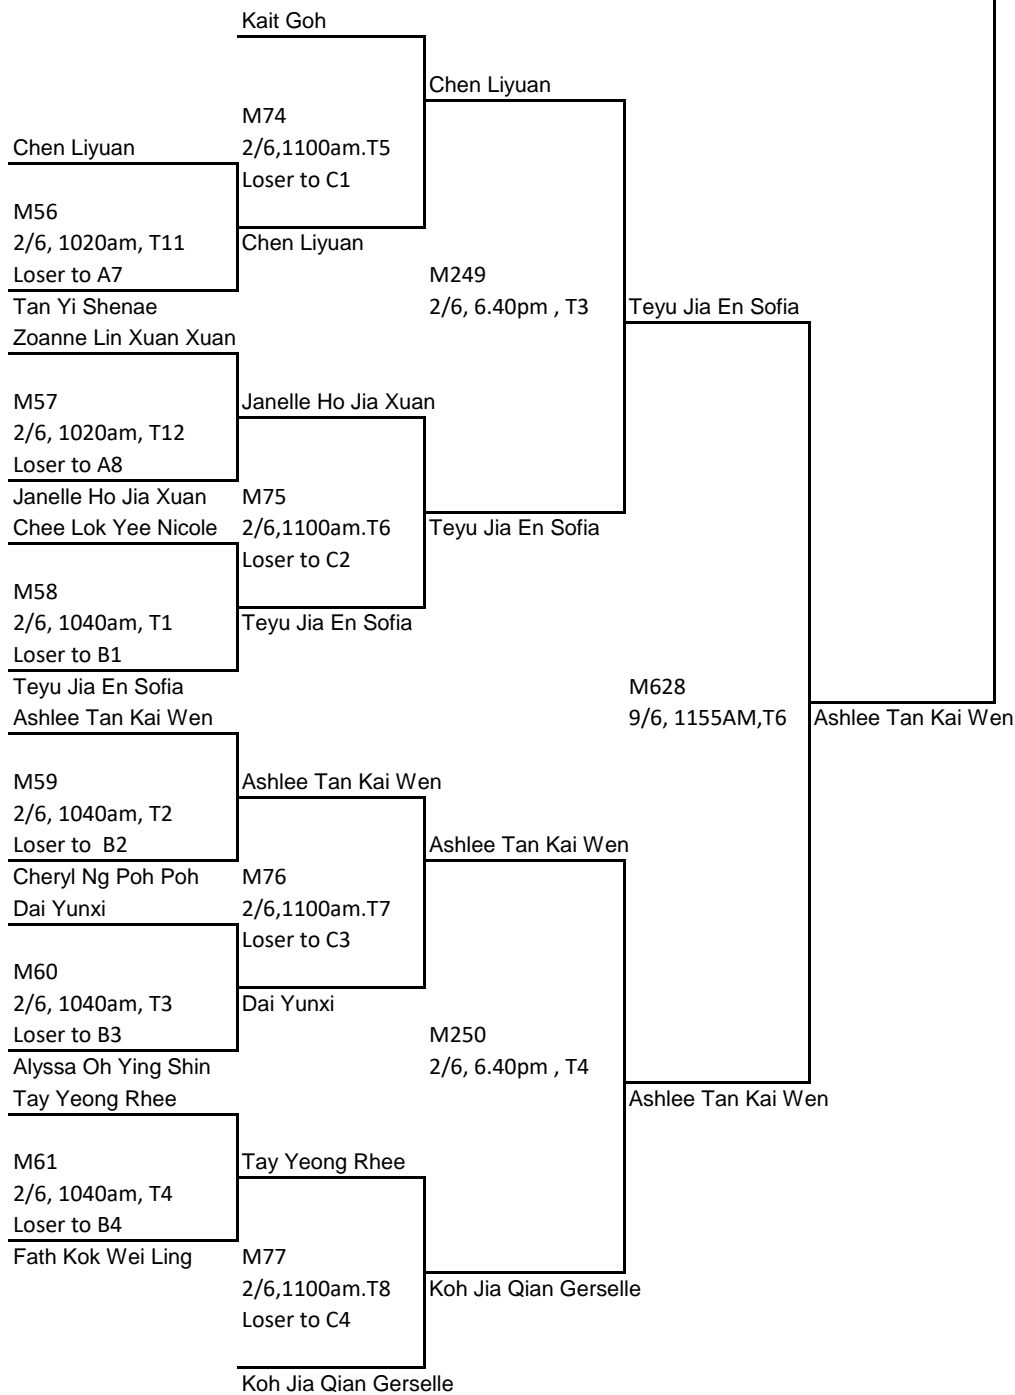

# Nurture Category Girl's Under 12 Event - Main Draw

Quarter Final

Semi- Final

Final

# Nurture Category Girl's Under 12 Event - Consolation

Semi- Final      Final